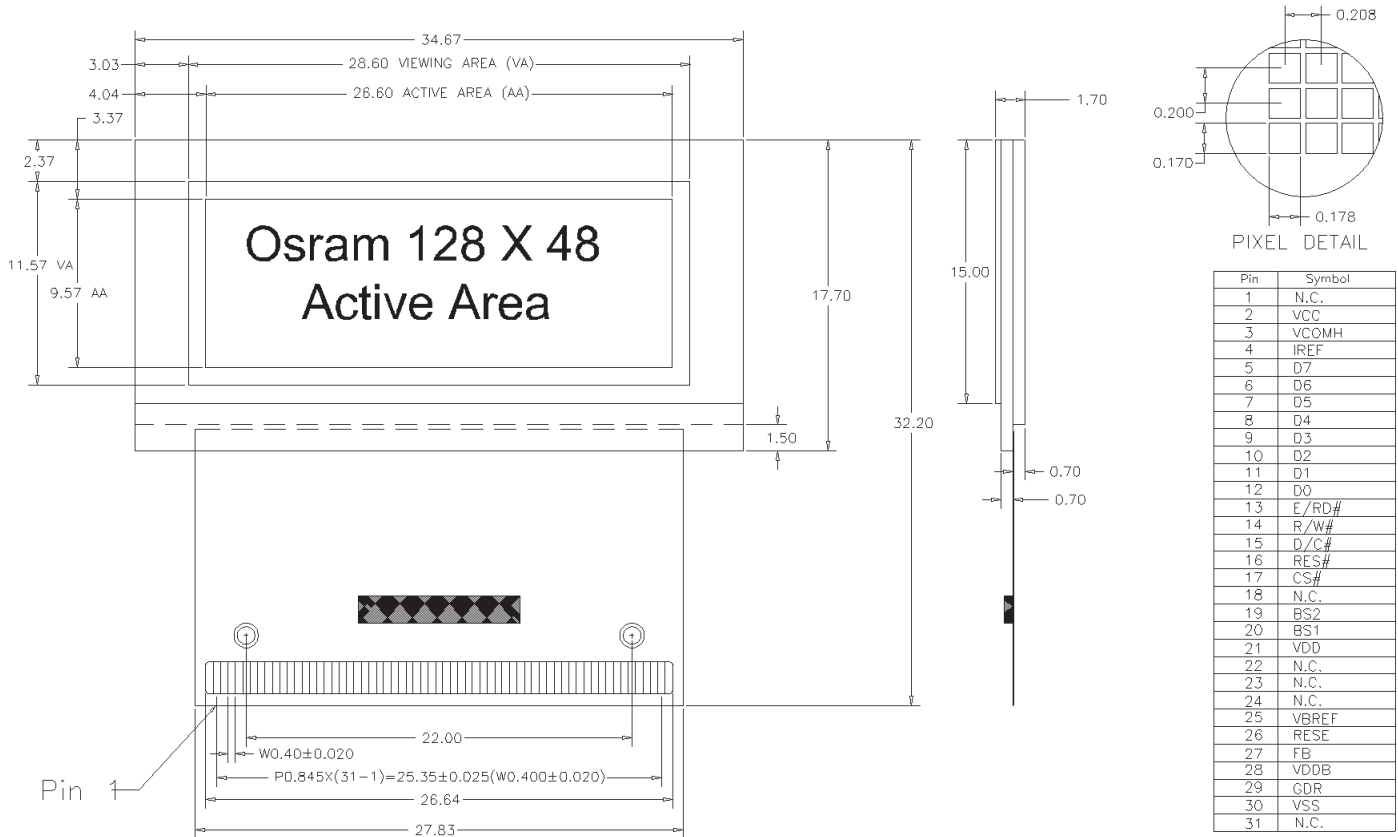

OLED DISPLAY SOLUTIONS

Pictiva™ 1.1-inch 128x48 OLED display

OS128048Px11MxxB10

Features

- RoHS Compliant
- White, Blue, or Area Color options available
- Low-power consumption for battery-powered devices
- 180° viewing angle

Specifications

Display Format	128 Columns x 48 Rows				
Diagonal	1.1 inch				
Pixel Pitch	0.208 (H) mm x 0.200 (W) mm				
Color, Luminance & Lifetime	Color On Demand	CIE x	CIE y	cd/m ²	Lifetime hrs, 25°C
	Elegance Yellow	0.46	0.54	100/200*	40K/10K*
	Lime Green	0.37	0.62	120	10K
	Tiger Orange	0.63	0.37	60	10K
	Galaxy White	0.25	0.25	50	TBA
	Ocean Blue	0.14	0.17	30	TBA
Grayscale	1 bit (contact OSRAM for 4 bit option)				
Active Area	26.60 (W) X 9.57 (H) mm				
Module Size	34.67 (W) X 32.20 (H) X 1.70 (T) mm				
Viewing Angle	180°				
Contrast Ratio	2000:1 dark ambient				
Temperature	-30°C to +70°C Operating				
Voltage	2.4V – 3.5V (Logic) 12V – 13V (OLED Supply)				
Power	0.05 mW (Sleep Mode)				
Interface	Parallel or Serial, TAB interconnect				
Driver	SSD1303/SDD0323 on TAB				
Weight	2.25g nominal				

* High Brightness Mode

Mechanical Dimensions and Pin Description

Ordering Information

Part Number	Order Number	Description
OS128048PN11MY0B10	Q65110A3442	Pictiva™ 1.1 inch 128x48 OLED Display, Elegance Yellow
OS128048PN11MG1B10	Q65110A3443	Pictiva™ 1.1 inch 128x48 OLED Display, Lime Green
OS128048PN11MO1B10	Q65110A3444	Pictiva™ 1.1 inch 128x48 OLED Display, Tiger Orange
OS128048PN11MW1B10	Q65110A4458	Pictiva™ 1.1 inch 128x48 OLED Display, Galaxy White
OS128048PN11MB2B10	Q65110A4459	Pictiva™ 1.1 inch 128x48 OLED Display, Ocean Blue